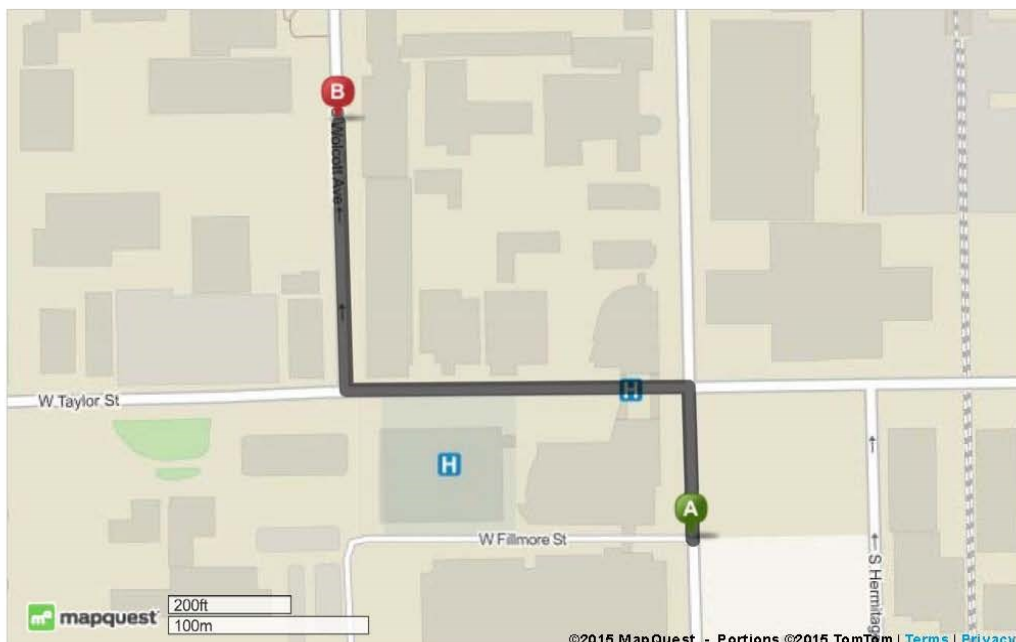

DRIVING DIRECTIONS FROM CLUB QUARTERS TO UIC WOOD STREET PARKING GARAGE & WALKING DIRECTIONS TO UIC STUDENT CENTER WEST FROM THE WOOD STREET PARKING GARAGE

STEP #1

Drive from Club Quarters (111 W. Adams) to UIC Wood Street Parking Garage (1100 S. Wood Street)

Trip to:
1100 S Wood St
 Chicago, IL 60612-4312
 3.04 miles / 8 minutes

Notes

- | | |
|---|---------------------------------------|
| <p>A 111 W Adams St, Chicago, IL 60603-4117</p> | <p>Download Free App</p> |
| <p>1. Start out going west on W Adams St toward S Lasalle St. Map</p> | <p>0.8 Mi
0.8 Mi Total</p> |
| <p>2. Turn left onto S Halsted St. Map</p> | <p>0.8 Mi
1.7 Mi Total</p> |
| <p>3. Turn right onto W Roosevelt Rd. Map</p> | <p>1.3 Mi
2.9 Mi Total</p> |
| <p>4. Turn right onto S Wood St. Map</p> | <p>0.1 Mi
3.0 Mi Total</p> |
| <p>5. 1100 S WOOD ST is on the left. Map</p> | |
| <p>B 1100 S Wood St, Chicago, IL 60612-4312</p> | |

STEP #2

Walk from UIC Wood Street Parking Garage (1100 S. Wood Street) to UIC Student Center West (828 S. Wolcott)

Total Travel Estimate: 0.27 miles - about 6 minutes

Walking Directions from UIC Wood Street Parking Garage (1100 S. Wood) to UIC Student Center West (828 S. Wolcott)

Walk North on Wood to Taylor Street. Turn left (west) on Taylor to Wolcott. Turn right (north) to 828 S. Wolcott