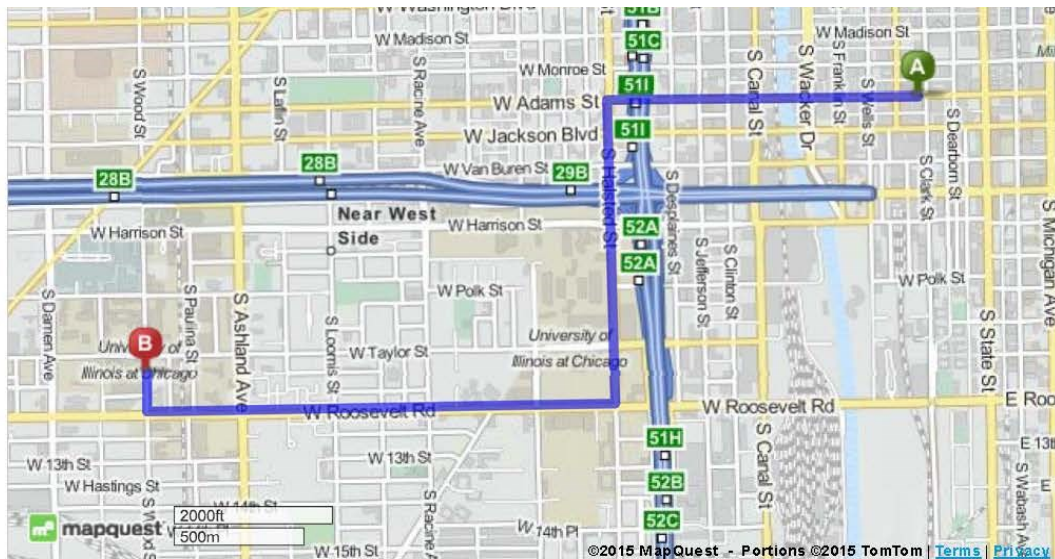

DRIVING DIRECTIONS FROM CLUB QUARTERS TO UIC WOOD STREET PARKING GARAGE & WALKING DIRECTIONS TO UIC STUDENT CENTER WEST FROM THE WOOD STREET PARKING GARAGE

STEP #1

Drive from Club Quarters (111 W. Adams) to UIC Wood Street Parking Garage (1100 S. Wood Street)

Trip to:
1100 S Wood St
 Chicago, IL 60612-4312
 3.04 miles / 8 minutes

Notes

- | | |
|---|---------------------------------------|
| <p>A 111 W Adams St, Chicago, IL 60603-4117</p> | <p>Download Free App</p> |
| <p>1. Start out going west on W Adams St toward S Lasalle St. Map</p> | <p>0.8 Mi
0.8 Mi Total</p> |
| <p>2. Turn left onto S Halsted St. Map</p> | <p>0.8 Mi
1.7 Mi Total</p> |
| <p>3. Turn right onto W Roosevelt Rd. Map</p> | <p>1.3 Mi
2.9 Mi Total</p> |
| <p>4. Turn right onto S Wood St. Map</p> | <p>0.1 Mi
3.0 Mi Total</p> |
| <p>5. 1100 S WOOD ST is on the left. Map</p> | |
| <p>B 1100 S Wood St, Chicago, IL 60612-4312</p> | |

STEP #2

Walk from UIC Wood Street Parking Garage (1100 S. Wood Street) to UIC Student Center West (828 S. Wolcott)

Total Travel Estimate: 0.27 miles - about 6 minutes

Walking Directions from UIC Wood Street Parking Garage (1100 S. Wood) to UIC Student Center West (828 S. Wolcott)

Walk North on Wood to Taylor Street. Turn left (west) on Taylor to Wolcott. Turn right (north) to 828 S. Wolcott